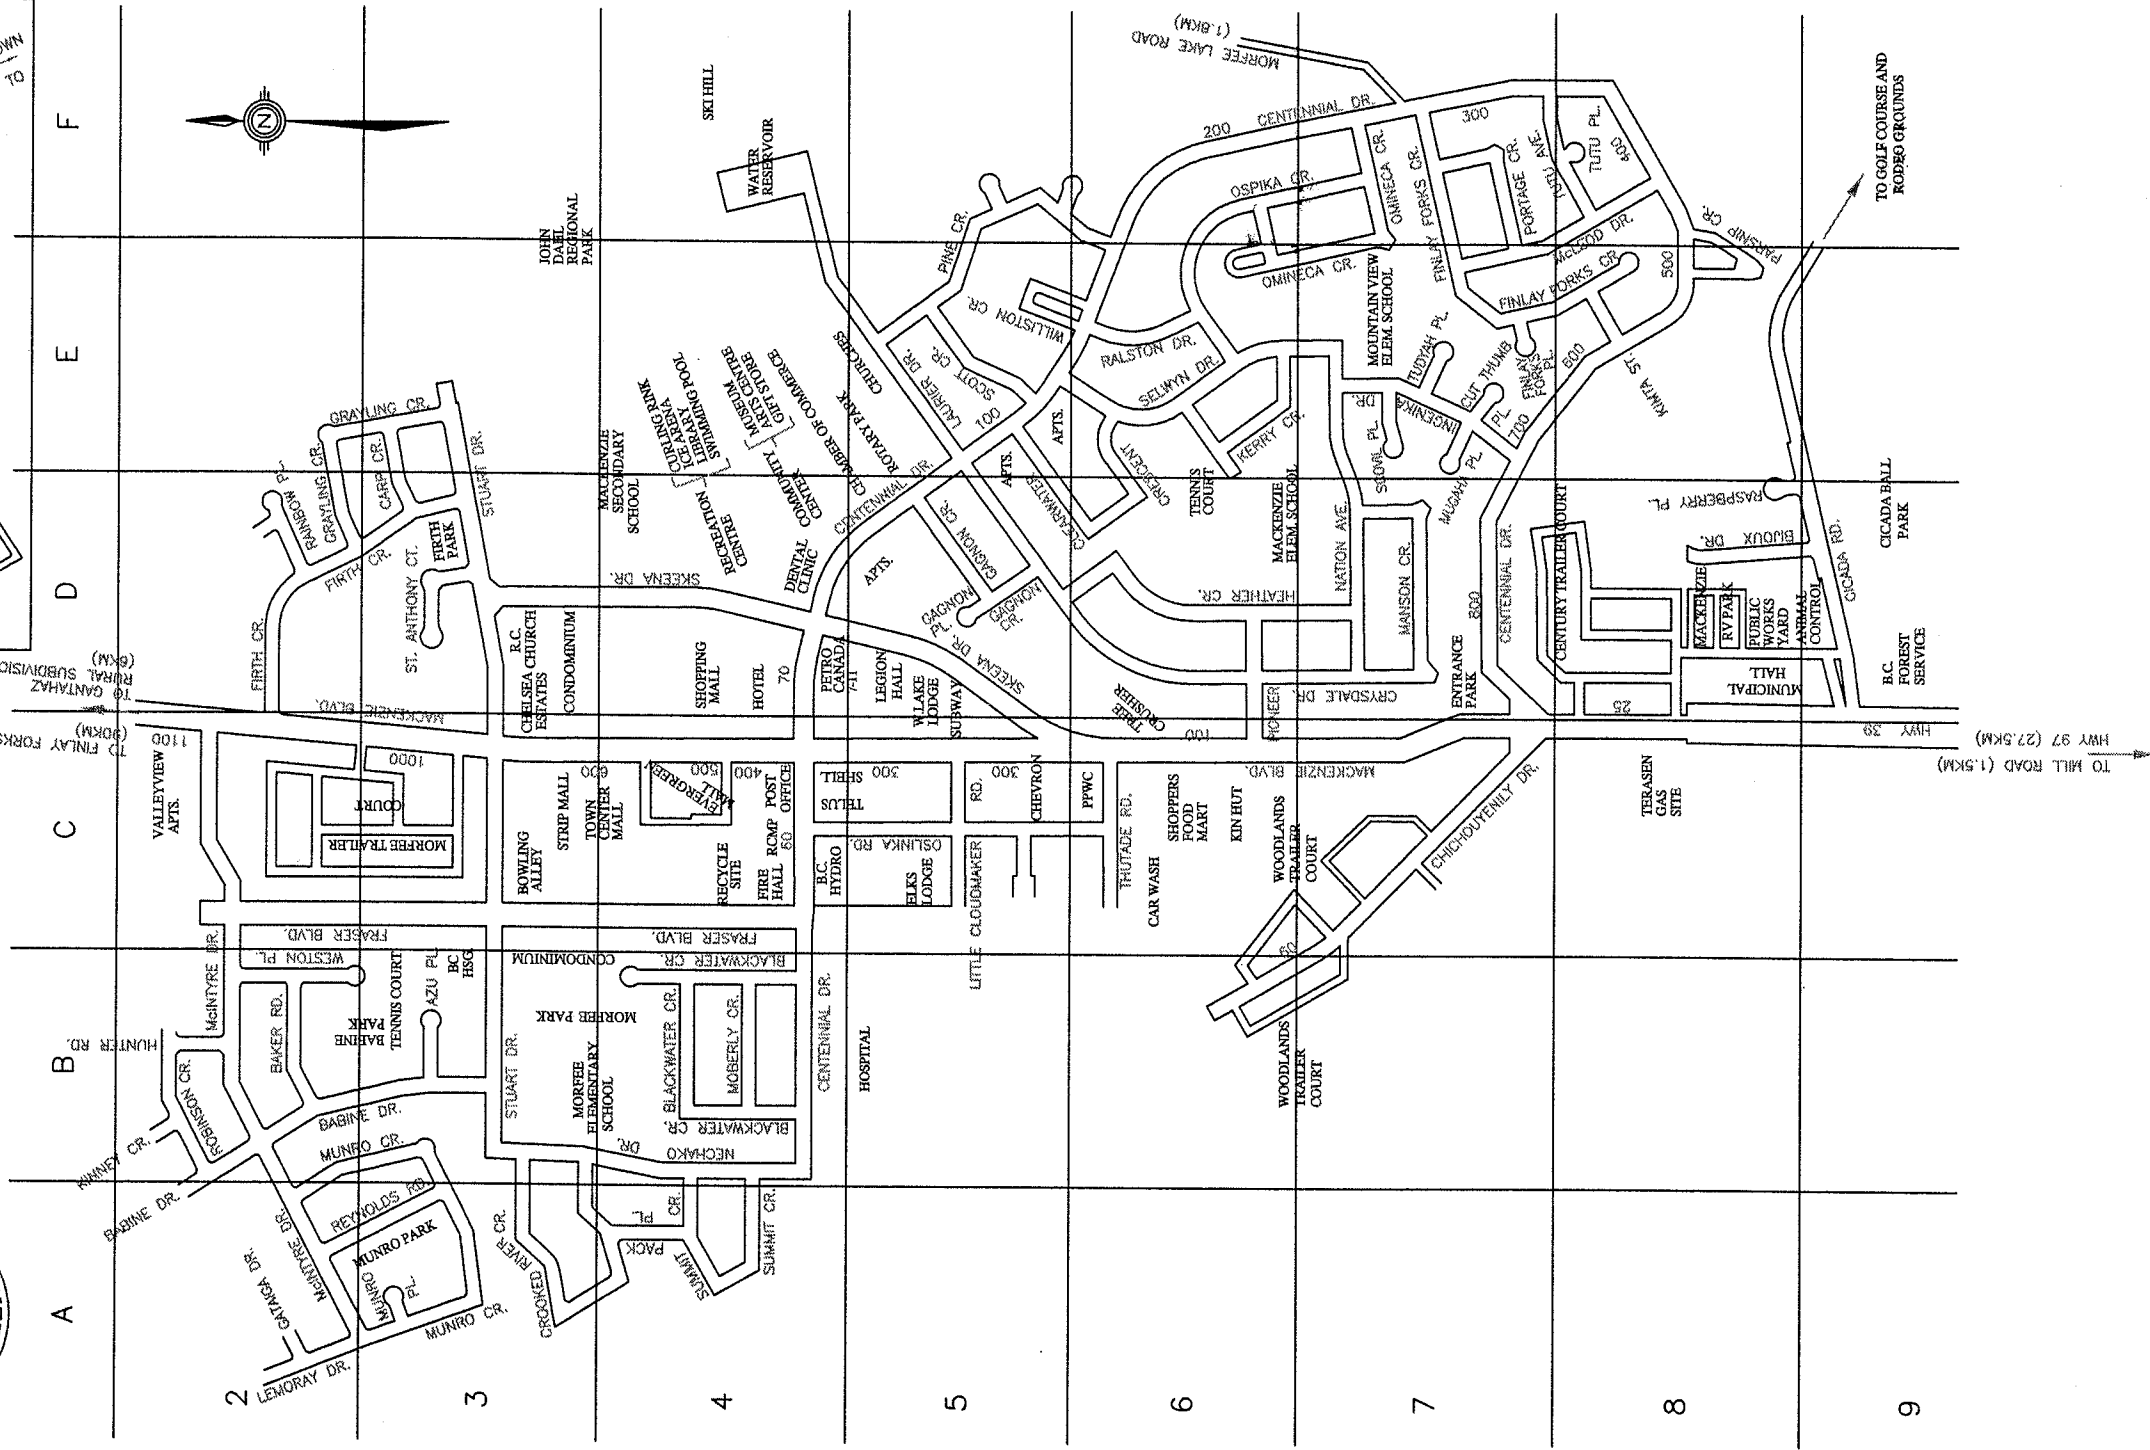

DISTRICT OF MACKENZIE
P.O. BAG 340
VOJ 2C0
DRAWN : GSF
REVISED: JULY 20/04

DISTRICT OF MACKENZIE

F

E

D

C

B

A

2

3

4

5

6

7

8

9

TO GANTAHAZ RURAL SUBDIVISION (6KM)

TO FINLAY FORKS (30KM)

TO HILL ROAD (1.5KM)

TO GOLF COURSE AND RODEO GROUNDS