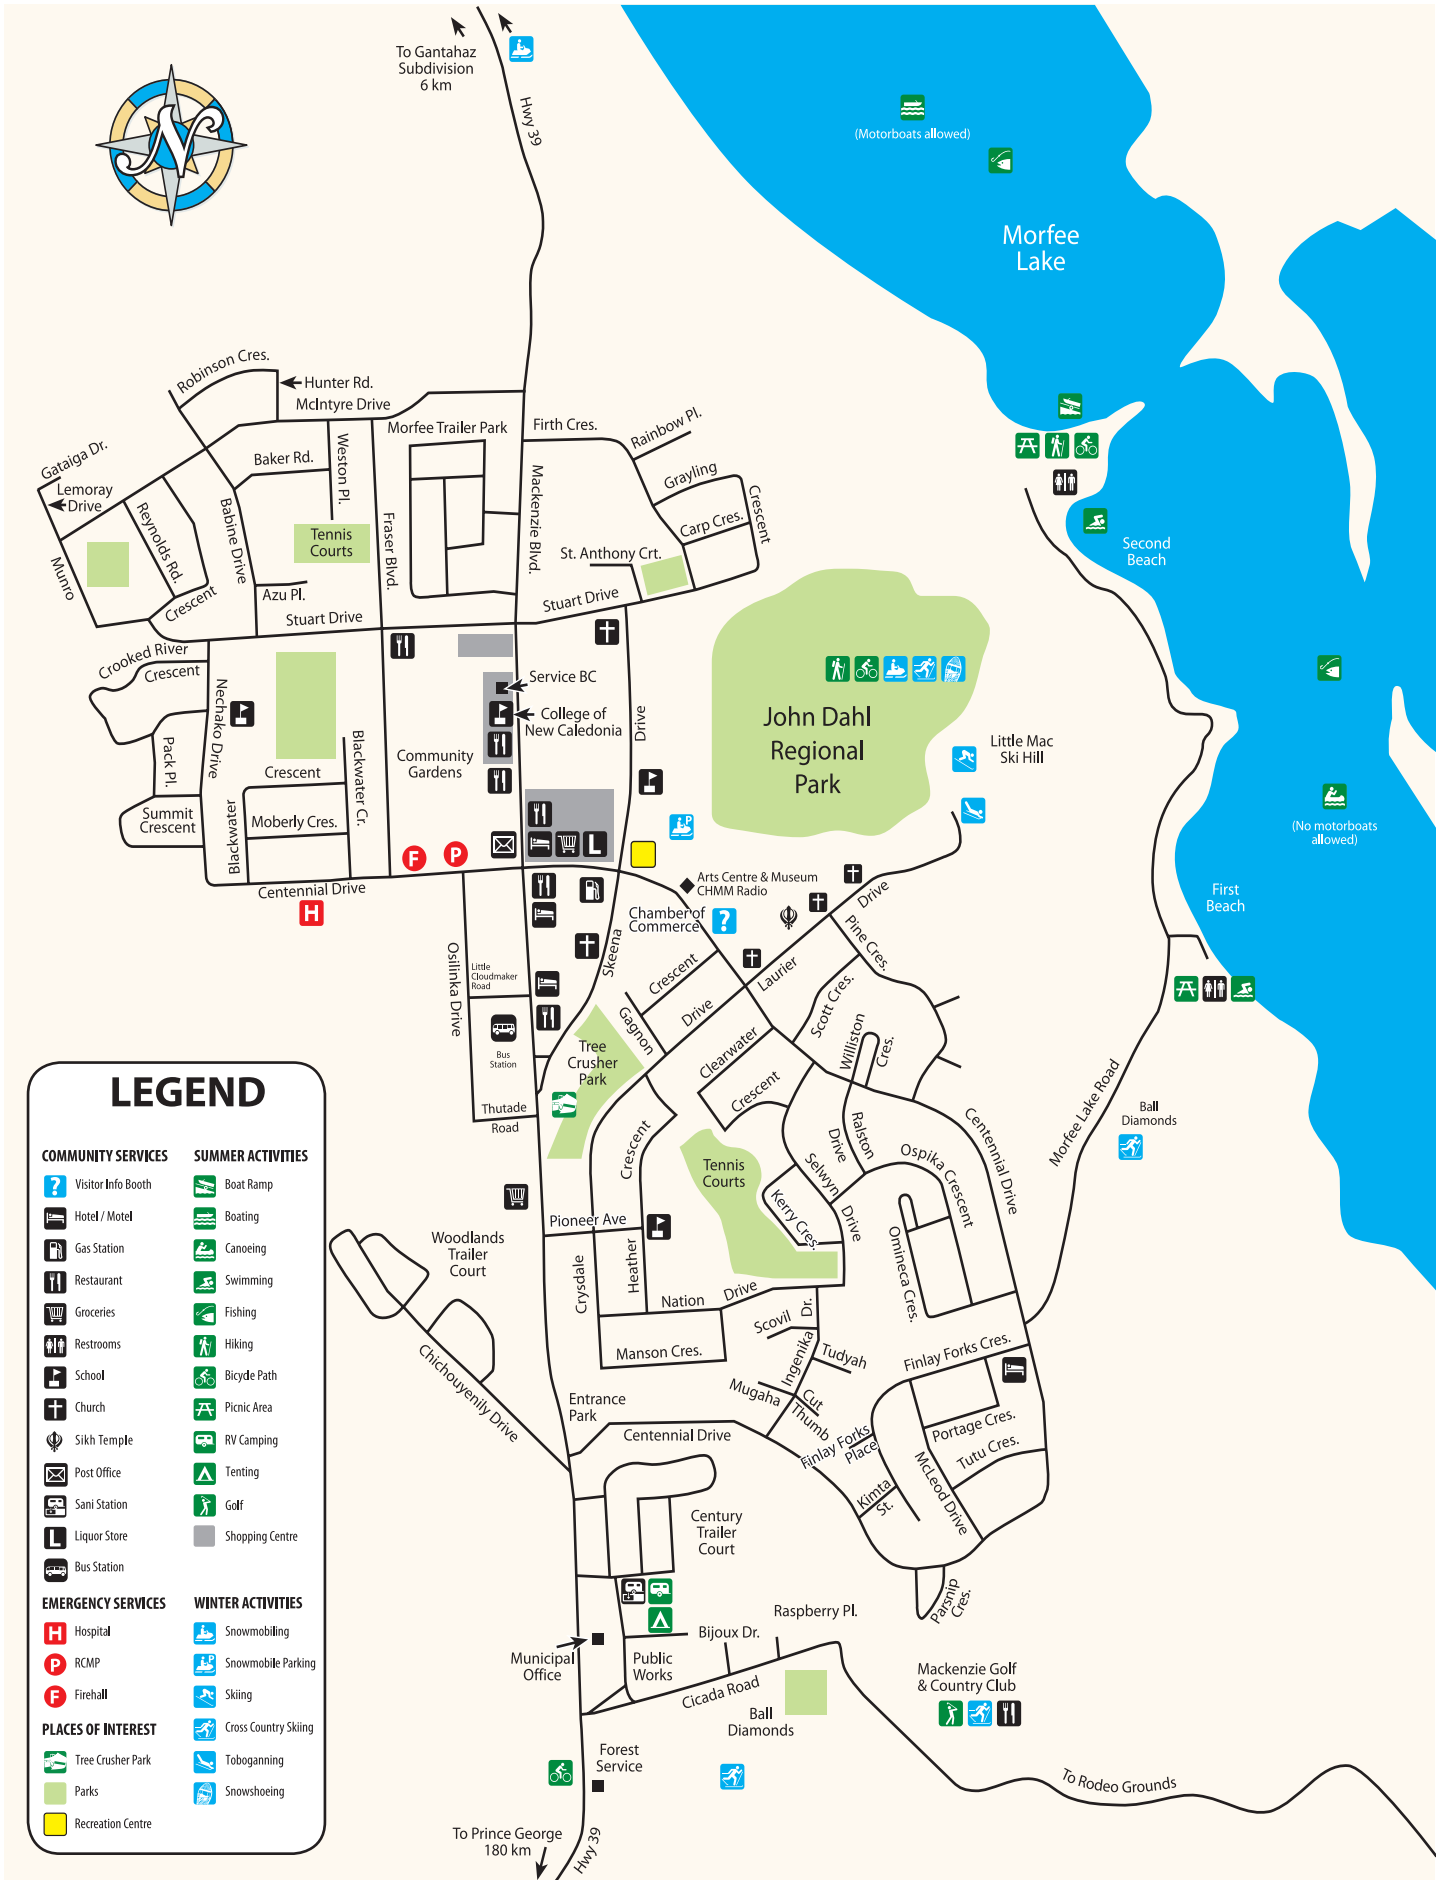

Mackenzie, BC

LEGEND

- | | |
|---------------------------|--------------------------|
| COMMUNITY SERVICES | SUMMER ACTIVITIES |
| Visitor Info Booth | Boat Ramp |
| Hotel / Motel | Boating |
| Gas Station | Canoeing |
| Restaurant | Swimming |
| Groceries | Fishing |
| Restrooms | Hiking |
| School | Bicycle Path |
| Church | Picnic Area |
| Sikh Temple | RV Camping |
| Post Office | Tenting |
| Sani Station | Golf |
| Liquor Store | Shopping Centre |
| Bus Station | |
| EMERGENCY SERVICES | WINTER ACTIVITIES |
| Hospital | Snowmobiling |
| RCMP | Snowmobile Parking |
| Firehall | Skiing |
| PLACES OF INTEREST | Cross Country Skiing |
| Tree Crusher Park | Tobogganing |
| Parks | Snowshoeing |
| Recreation Centre | |